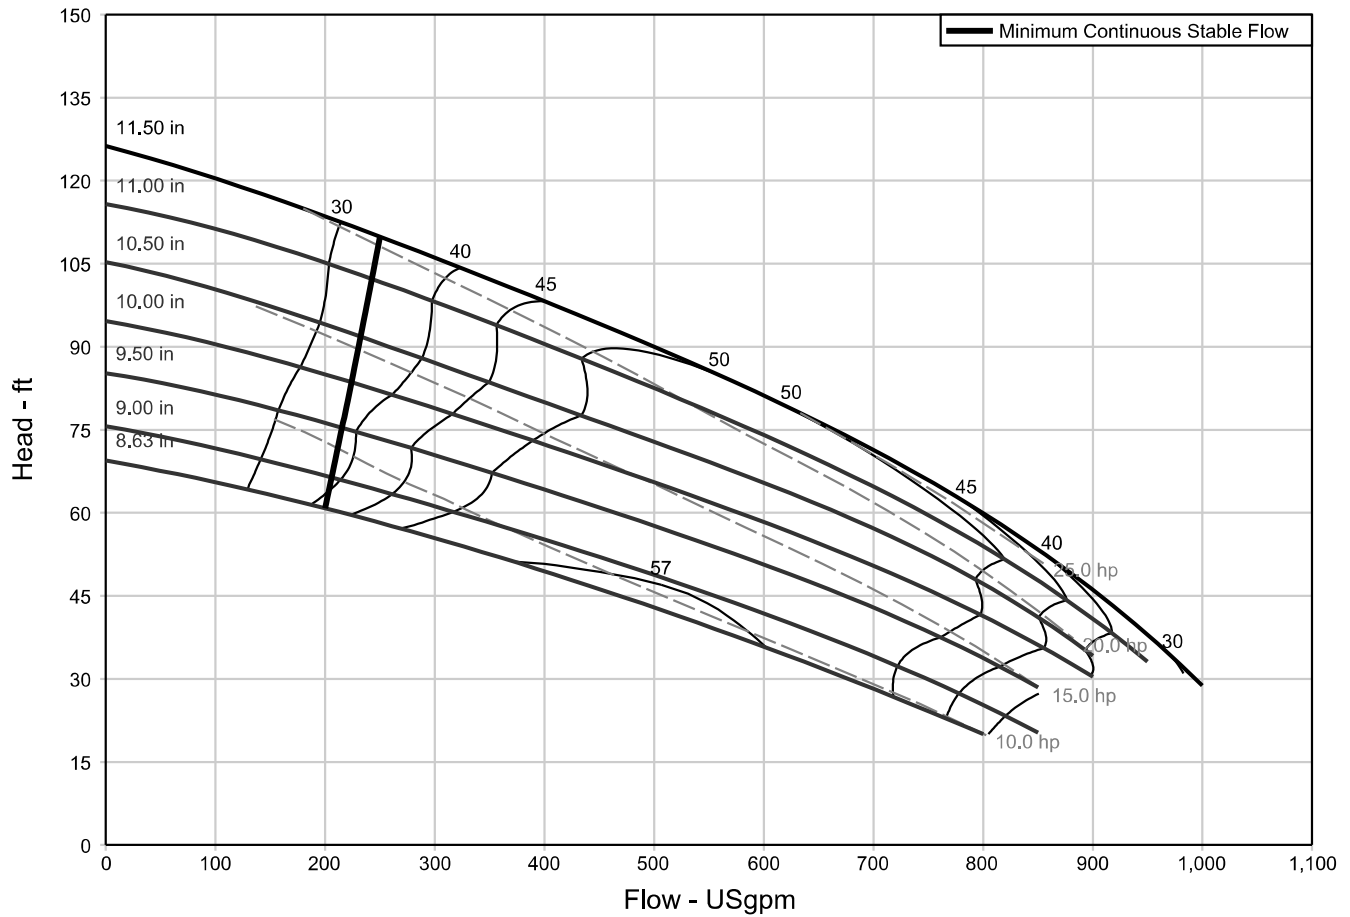

SUBMERSIBLE SOLIDS HANDLING PUMPS

4HC(X) SERIES, RPM: 1750, DISCHARGE: 4"

1101 Myers Parkway
Ashland, OH 44805
Ph: 855.274.8947
Fx: 800.426.9446

490 Pinebush Rd., Unit 4
Cambridge, Ontario N1T 0A5, Canada
Ph: 800.363.7867
Fx: 888.606.5484