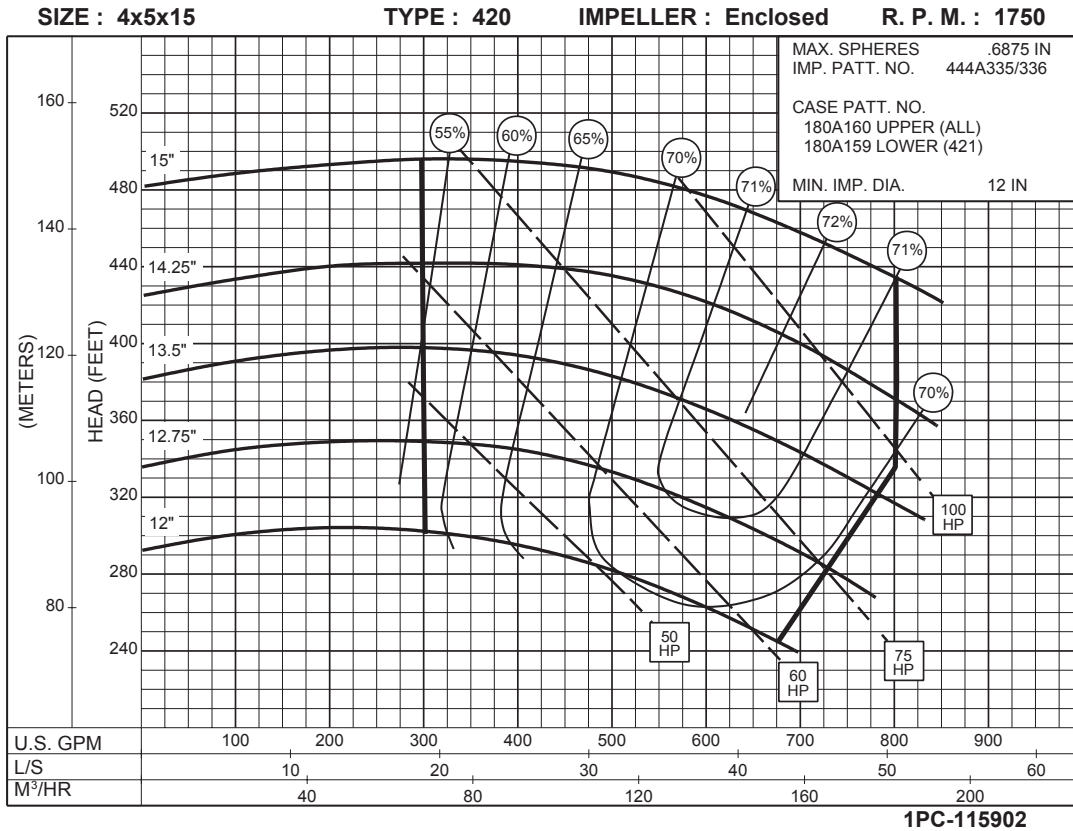

Series Name: 2 x 2-1/2 x 12A Series 420

SIZE : 2x2-1/2x12A      TYPE : 420      IMPELLER : Enclosed      R. P. M. : 3500

SIZE : 2x2-1/2x12A      TYPE : 420      IMPELLER : Enclosed      R. P. M. : 1750

Series Name: 2 X 2-1/2 X 12B Series 420

Series Name: 2-1/2 X 3 X 12A Series 420

Series Name: 2-1/2 X 3 X 12A Series 420

1PC-115898

Series Name: 3 X 4 X 14A Series 420

Series Name: 3x4x14B Series 420

Series Name: 4x5x15 Series 420

Series Name: 5x5x12 Series 420

Series Name: 5x6x15 Series 420

Series Name: 6x6x12 Series 420

Series Name: 6x8x17A Series 420

Series Name: 6x8x17B Series 420