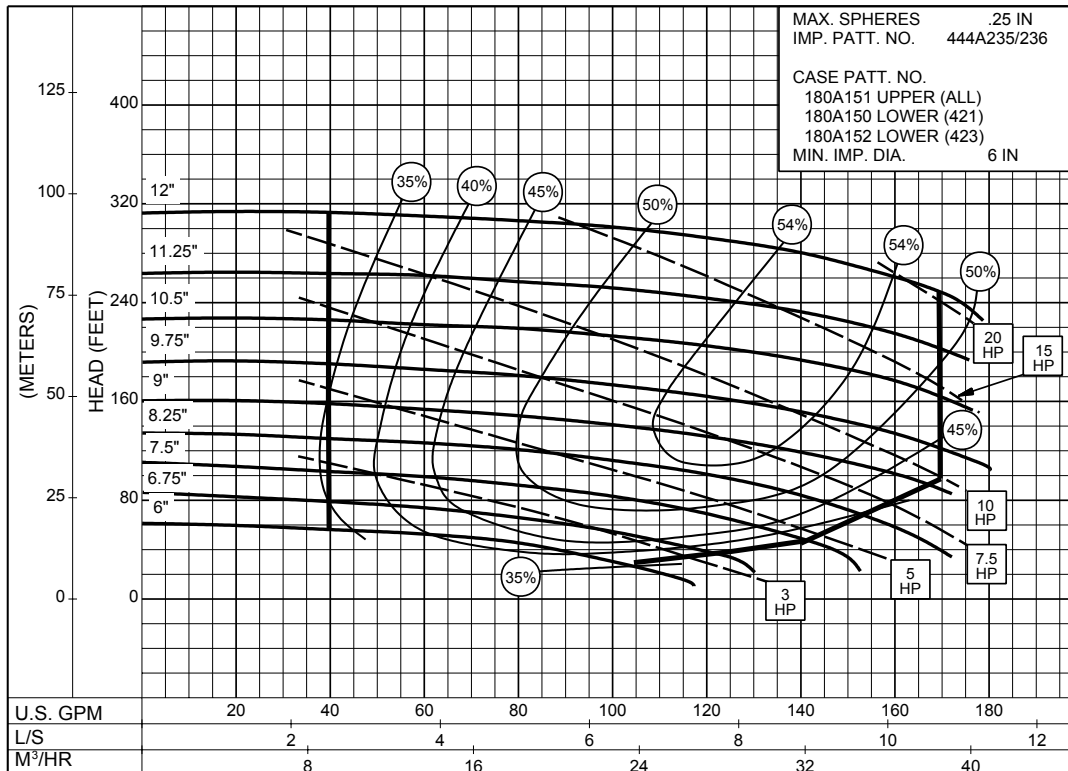

Series Name: 2 x 2-1/2 x 12A Series 420

SIZE : 2x2-1/2x12A      TYPE : 420      IMPELLER : Enclosed      R. P. M. : 3500

SIZE : 2x2-1/2x12A      TYPE : 420      IMPELLER : Enclosed      R. P. M. : 1750

Series Name: 2 X 2-1/2 X 12B Series 420

Series Name: 2-1/2 X 3 X 12A Series 420

Series Name: 2-1/2 X 3 X 12A Series 420

1PC-115898

Series Name: 3 X 4 X 14A Series 420

Series Name: 3x4x14B Series 420

Series Name: 4x5x15 Series 420

Series Name: 5x5x12 Series 420

Series Name: 5x6x15 Series 420

Series Name: 6x6x12 Series 420

Series Name: 6x8x17A Series 420

Series Name: 6x8x17B Series 420