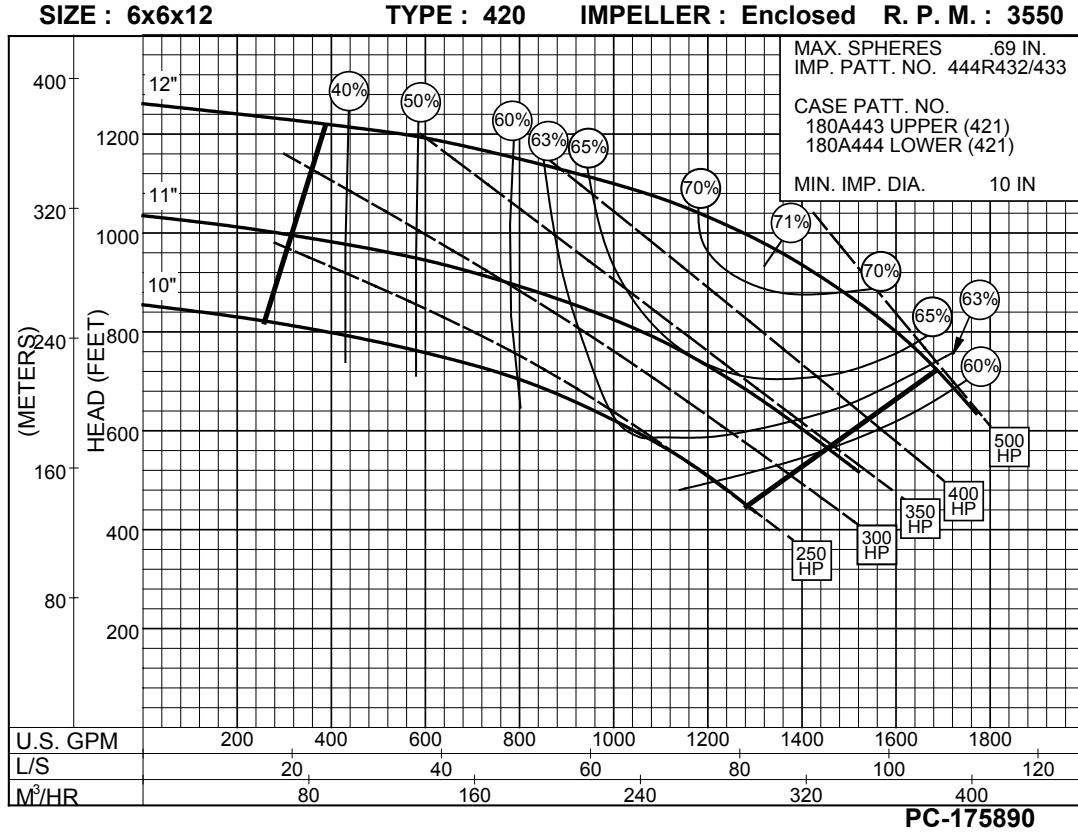

Series Name: 2 x 2-1/2 x 12A Series 420

SIZE : 2x2-1/2x12A      TYPE : 420      IMPELLER : Enclosed      R. P. M. : 3500

SIZE : 2x2-1/2x12A      TYPE : 420      IMPELLER : Enclosed      R. P. M. : 1750

Series Name: 2 X 2-1/2 X 12B Series 420

Series Name: 2-1/2 X 3 X 12A Series 420

Series Name: 2-1/2 X 3 X 12A Series 420

1PC-115898

Series Name: 3 X 4 X 14A Series 420

Series Name: 3x4x14B Series 420

Series Name: 4x5x15 Series 420

Series Name: 5x5x12 Series 420

Series Name: 5x6x15 Series 420

Series Name: 6x6x12 Series 420

Series Name: 6x8x17A Series 420

Series Name: 6x8x17B Series 420