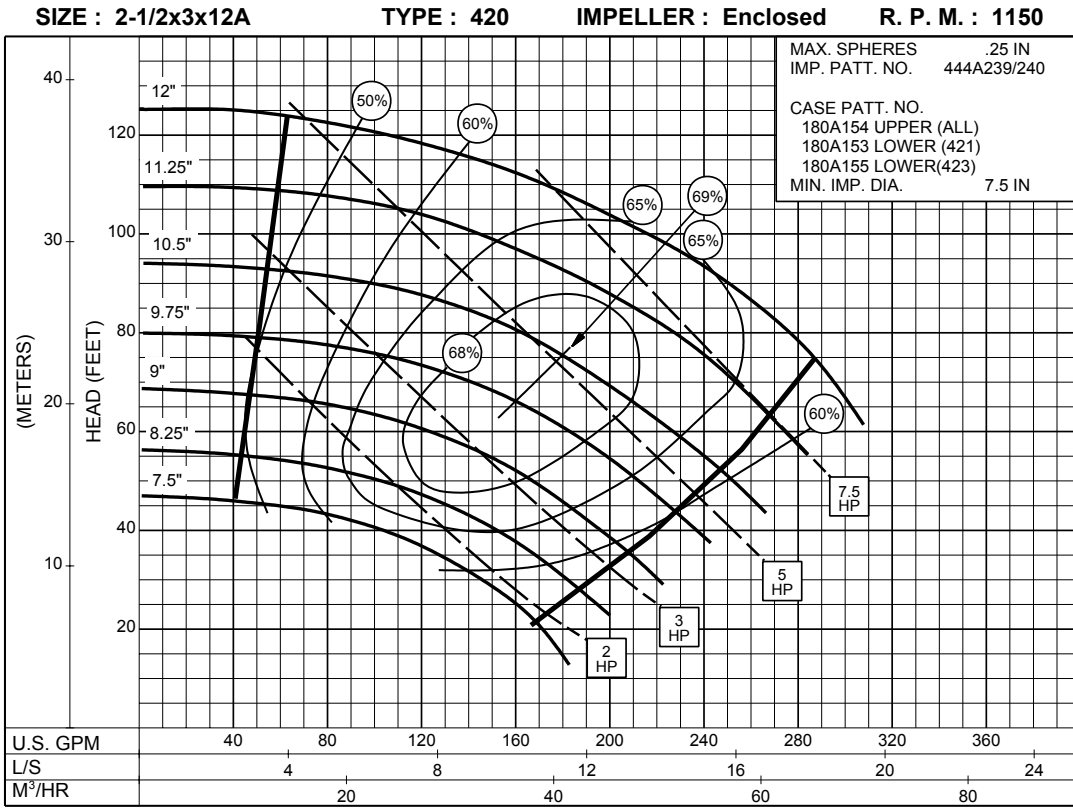

Series Name: 2 x 2-1/2 x 12A Series 420

SIZE : 2x2-1/2x12A      TYPE : 420      IMPELLER : Enclosed      R. P. M. : 3500

SIZE : 2x2-1/2x12A      TYPE : 420      IMPELLER : Enclosed      R. P. M. : 1750

Series Name: 2 X 2-1/2 X 12B Series 420

Series Name: 2-1/2 X 3 X 12A Series 420

Series Name: 2-1/2 X 3 X 12A Series 420

1PC-115898

Series Name: 3 X 4 X 14A Series 420

Series Name: 3x4x14B Series 420

Series Name: 4x5x15 Series 420

Series Name: 5x5x12 Series 420

Series Name: 5x6x15 Series 420

Series Name: 6x6x12 Series 420

Series Name: 6x8x17A Series 420

Series Name: 6x8x17B Series 420