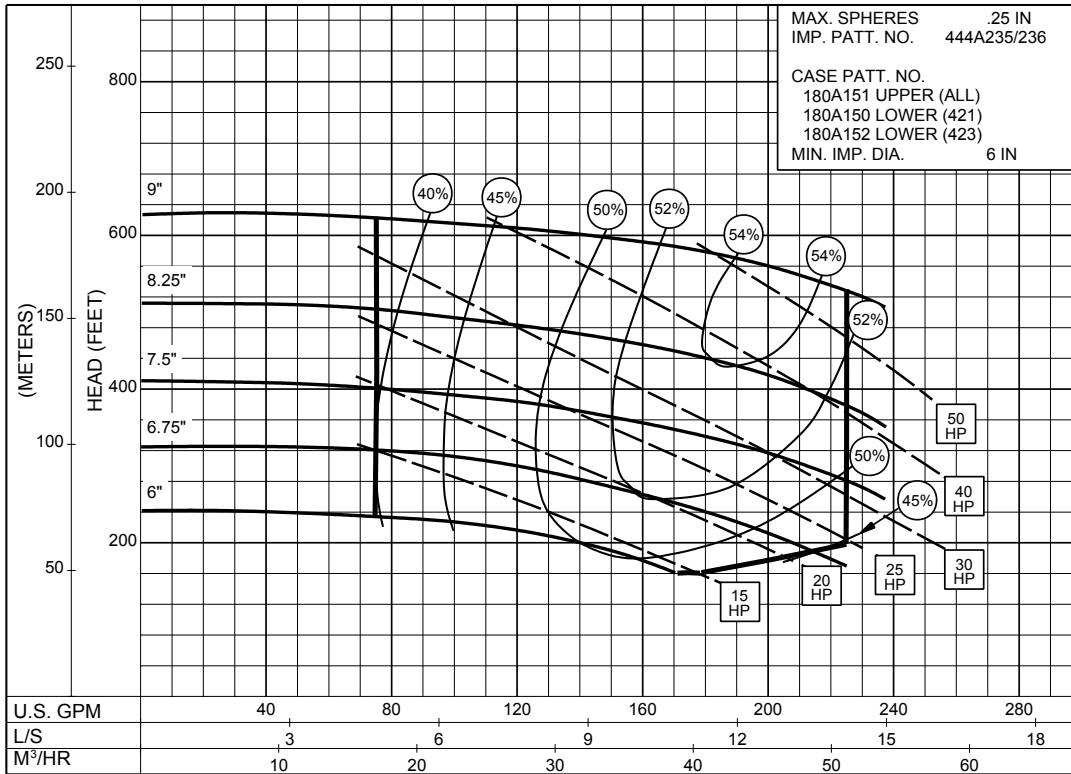

Series Name: 2 x 2-1/2 x 12A Series 420

SIZE : 2x2-1/2x12A      TYPE : 420      IMPELLER : Enclosed      R. P. M. : 3500

SIZE : 2x2-1/2x12A      TYPE : 420      IMPELLER : Enclosed      R. P. M. : 1750

Series Name: 2 X 2-1/2 X 12B Series 420

Series Name: 2-1/2 X 3 X 12A Series 420

Series Name: 2-1/2 X 3 X 12A Series 420

1PC-115898

Series Name: 3 X 4 X 14A Series 420

Series Name: 3x4x14B Series 420

Series Name: 4x5x15 Series 420

Series Name: 5x5x12 Series 420

Series Name: 5x6x15 Series 420

Series Name: 6x6x12 Series 420

Series Name: 6x8x17A Series 420

Series Name: 6x8x17B Series 420