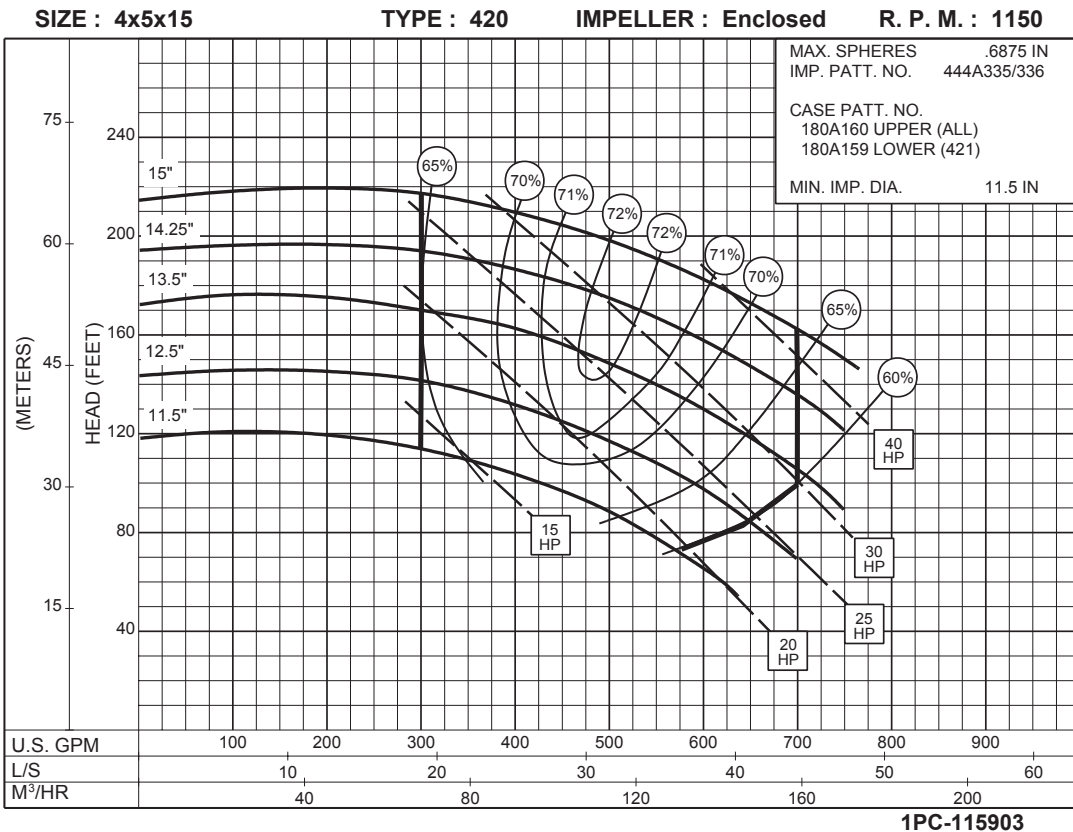

Series Name: 2 x 2-1/2 x 12A Series 420

SIZE : 2x2-1/2x12A      TYPE : 420      IMPELLER : Enclosed      R. P. M. : 3500

SIZE : 2x2-1/2x12A      TYPE : 420      IMPELLER : Enclosed      R. P. M. : 1750

Series Name: 2 X 2-1/2 X 12B Series 420

Series Name: 2-1/2 X 3 X 12A Series 420

Series Name: 2-1/2 X 3 X 12A Series 420

1PC-115898

Series Name: 3 X 4 X 14A Series 420

Series Name: 3x4x14B Series 420

Series Name: 4x5x15 Series 420

Series Name: 5x5x12 Series 420

Series Name: 5x6x15 Series 420

Series Name: 6x6x12 Series 420

Series Name: 6x8x17A Series 420

Series Name: 6x8x17B Series 420