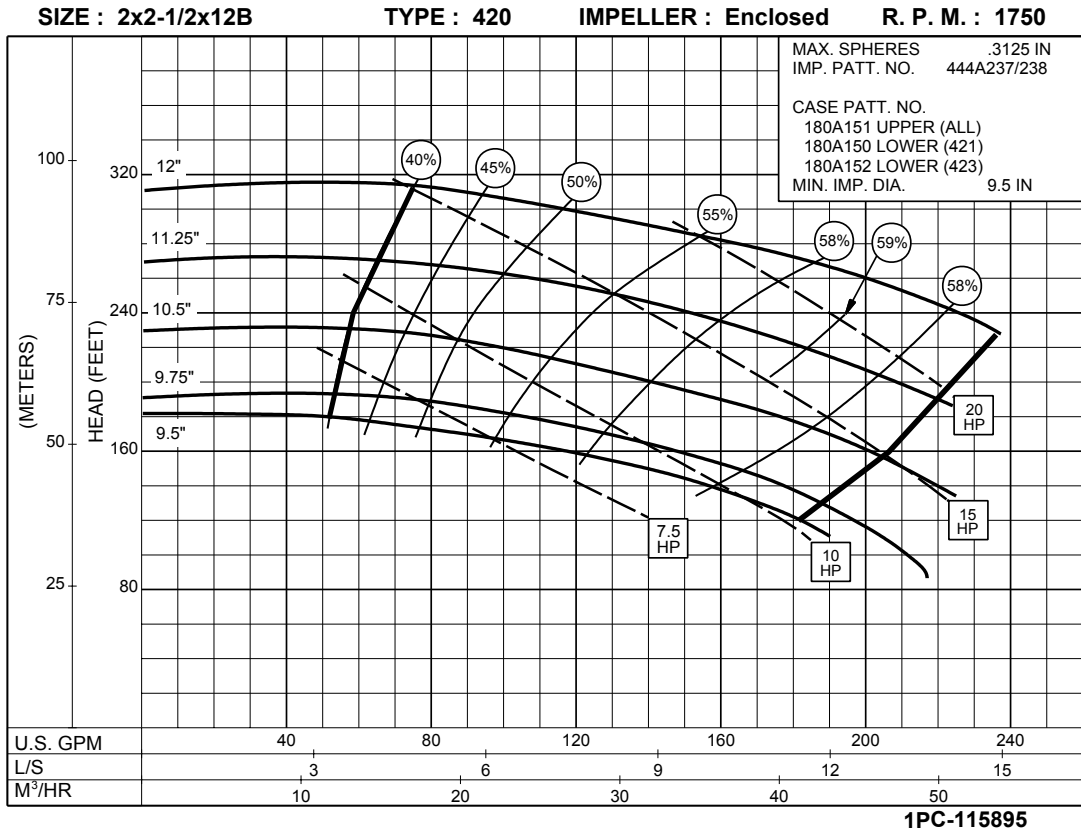

Series Name: 2 x 2-1/2 x 12A Series 420

SIZE : 2x2-1/2x12A      TYPE : 420      IMPELLER : Enclosed      R. P. M. : 3500

SIZE : 2x2-1/2x12A      TYPE : 420      IMPELLER : Enclosed      R. P. M. : 1750

Series Name: 2 X 2-1/2 X 12B Series 420

Series Name: 2-1/2 X 3 X 12A Series 420

Series Name: 2-1/2 X 3 X 12A Series 420

1PC-115898

Series Name: 3 X 4 X 14A Series 420

Series Name: 3x4x14B Series 420

Series Name: 4x5x15 Series 420

Series Name: 5x5x12 Series 420

Series Name: 5x6x15 Series 420

Series Name: 6x6x12 Series 420

Series Name: 6x8x17A Series 420

Series Name: 6x8x17B Series 420