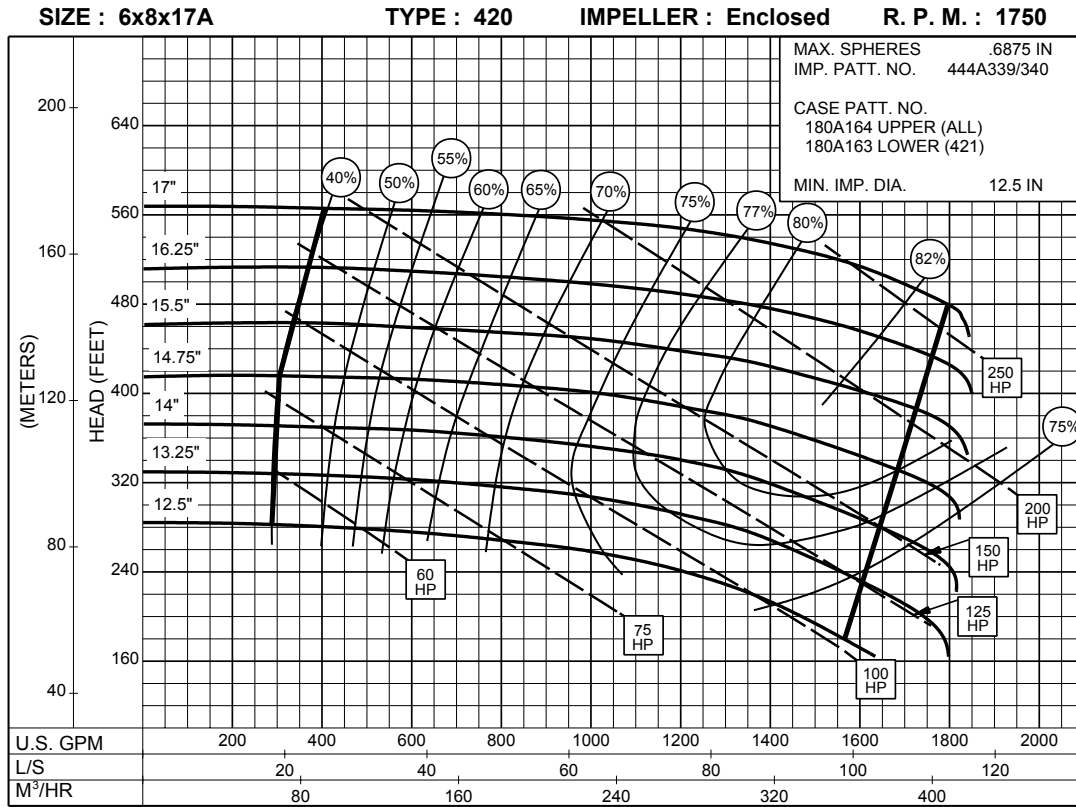

Series Name: 2 x 2-1/2 x 12A Series 420

SIZE : 2x2-1/2x12A      TYPE : 420      IMPELLER : Enclosed      R. P. M. : 3500

SIZE : 2x2-1/2x12A      TYPE : 420      IMPELLER : Enclosed      R. P. M. : 1750

Series Name: 2 X 2-1/2 X 12B Series 420

Series Name: 2-1/2 X 3 X 12A Series 420

Series Name: 2-1/2 X 3 X 12A Series 420

1PC-115898

Series Name: 3 X 4 X 14A Series 420

Series Name: 3x4x14B Series 420

Series Name: 4x5x15 Series 420

Series Name: 5x5x12 Series 420

Series Name: 5x6x15 Series 420

Series Name: 6x6x12 Series 420

Series Name: 6x8x17A Series 420

Series Name: 6x8x17B Series 420