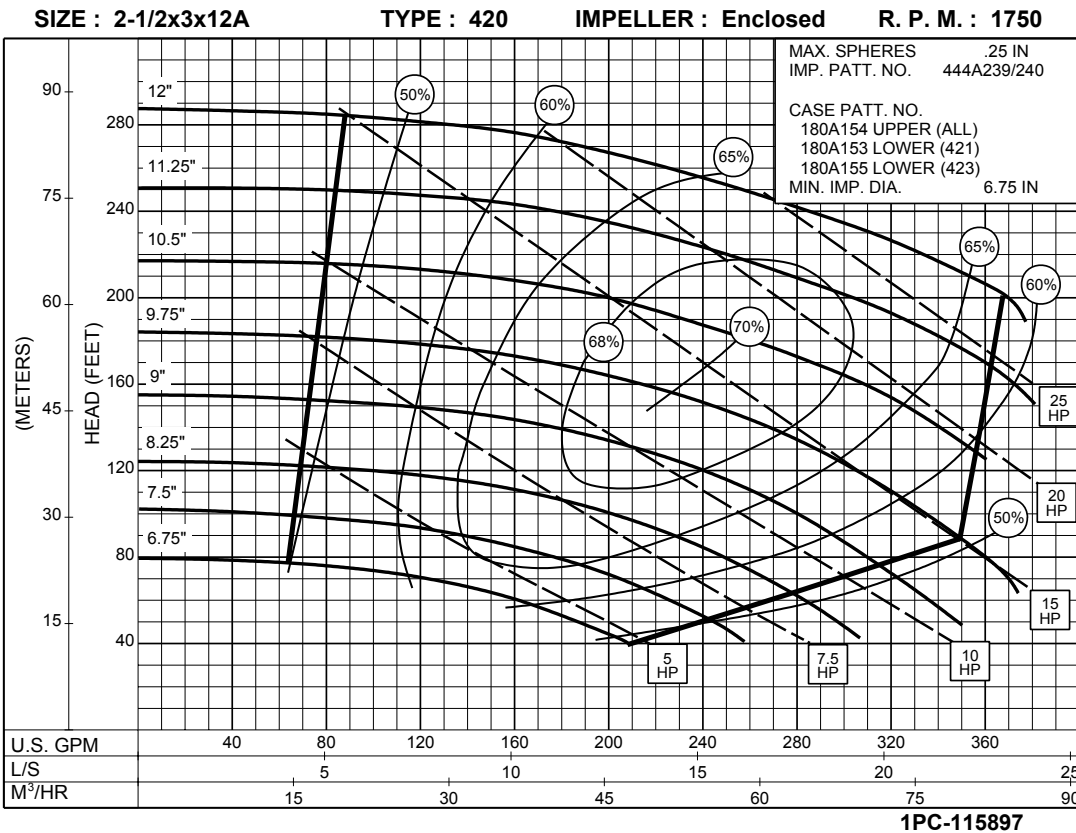

Series Name: 2 x 2-1/2 x 12A Series 420

SIZE : 2x2-1/2x12A      TYPE : 420      IMPELLER : Enclosed      R. P. M. : 3500

SIZE : 2x2-1/2x12A      TYPE : 420      IMPELLER : Enclosed      R. P. M. : 1750

Series Name: 2 X 2-1/2 X 12B Series 420

Series Name: 2-1/2 X 3 X 12A Series 420

Series Name: 2-1/2 X 3 X 12A Series 420

1PC-115898

Series Name: 3 X 4 X 14A Series 420

Series Name: 3x4x14B Series 420

Series Name: 4x5x15 Series 420

Series Name: 5x5x12 Series 420

Series Name: 5x6x15 Series 420

Series Name: 6x6x12 Series 420

Series Name: 6x8x17A Series 420

Series Name: 6x8x17B Series 420