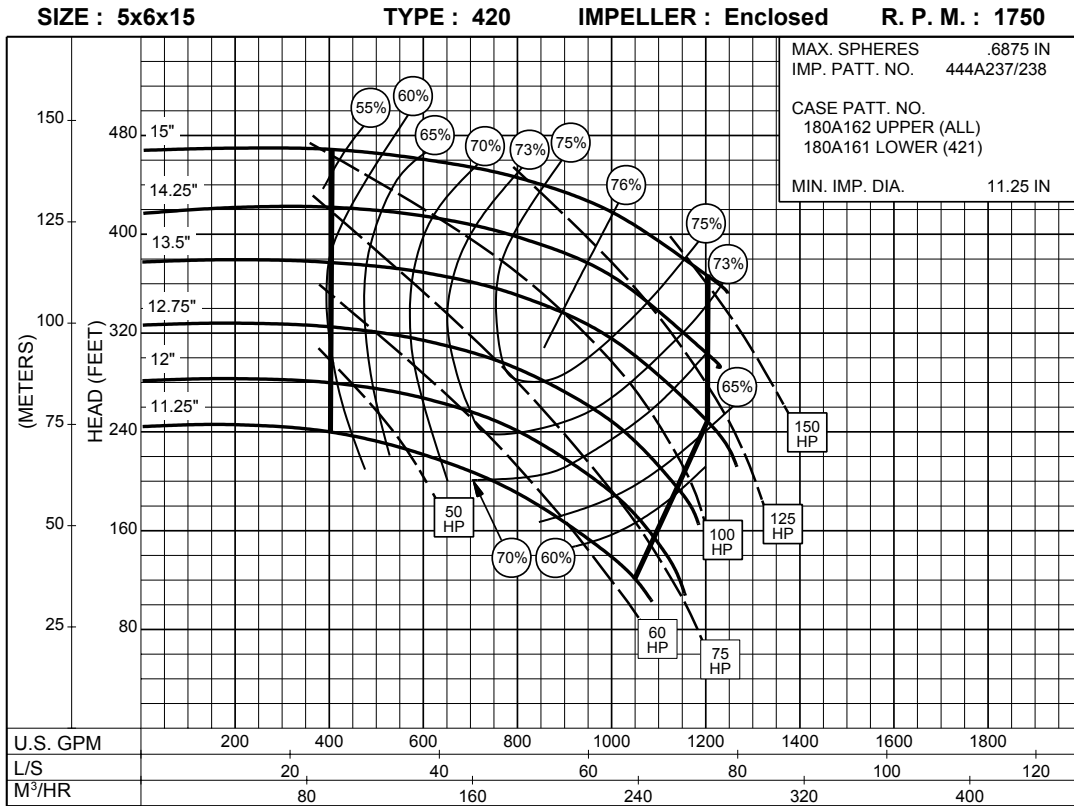

Series Name: 2 x 2-1/2 x 12A Series 420

SIZE : 2x2-1/2x12A      TYPE : 420      IMPELLER : Enclosed      R. P. M. : 3500

SIZE : 2x2-1/2x12A      TYPE : 420      IMPELLER : Enclosed      R. P. M. : 1750

Series Name: 2 X 2-1/2 X 12B Series 420

Series Name: 2-1/2 X 3 X 12A Series 420

Series Name: 2-1/2 X 3 X 12A Series 420

1PC-115898

Series Name: 3 X 4 X 14A Series 420

Series Name: 3x4x14B Series 420

Series Name: 4x5x15 Series 420

Series Name: 5x5x12 Series 420

Series Name: 5x6x15 Series 420

Series Name: 6x6x12 Series 420

Series Name: 6x8x17A Series 420

Series Name: 6x8x17B Series 420