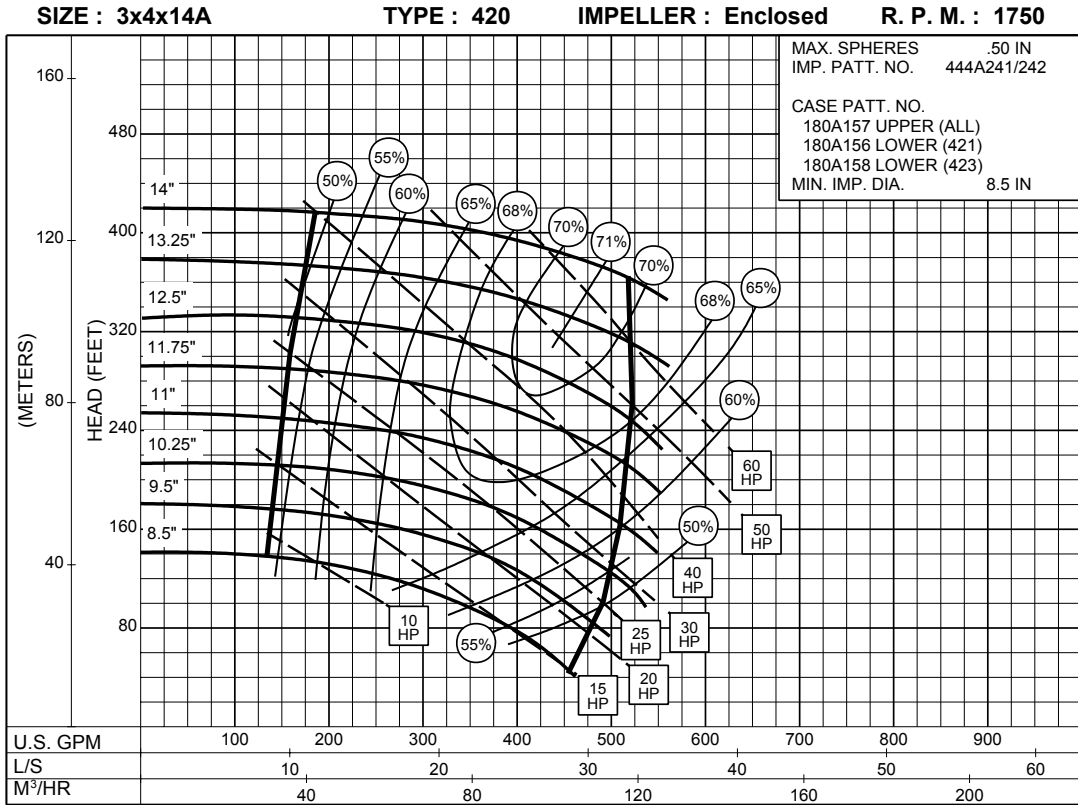

Series Name: 2 x 2-1/2 x 12A Series 420

SIZE : 2x2-1/2x12A      TYPE : 420      IMPELLER : Enclosed      R. P. M. : 3500

SIZE : 2x2-1/2x12A      TYPE : 420      IMPELLER : Enclosed      R. P. M. : 1750

Series Name: 2 X 2-1/2 X 12B Series 420

Series Name: 2-1/2 X 3 X 12A Series 420

Series Name: 2-1/2 X 3 X 12A Series 420

1PC-115898

Series Name: 3 X 4 X 14A Series 420

Series Name: 3x4x14B Series 420

Series Name: 4x5x15 Series 420

Series Name: 5x5x12 Series 420

Series Name: 5x6x15 Series 420

Series Name: 6x6x12 Series 420

Series Name: 6x8x17A Series 420

Series Name: 6x8x17B Series 420