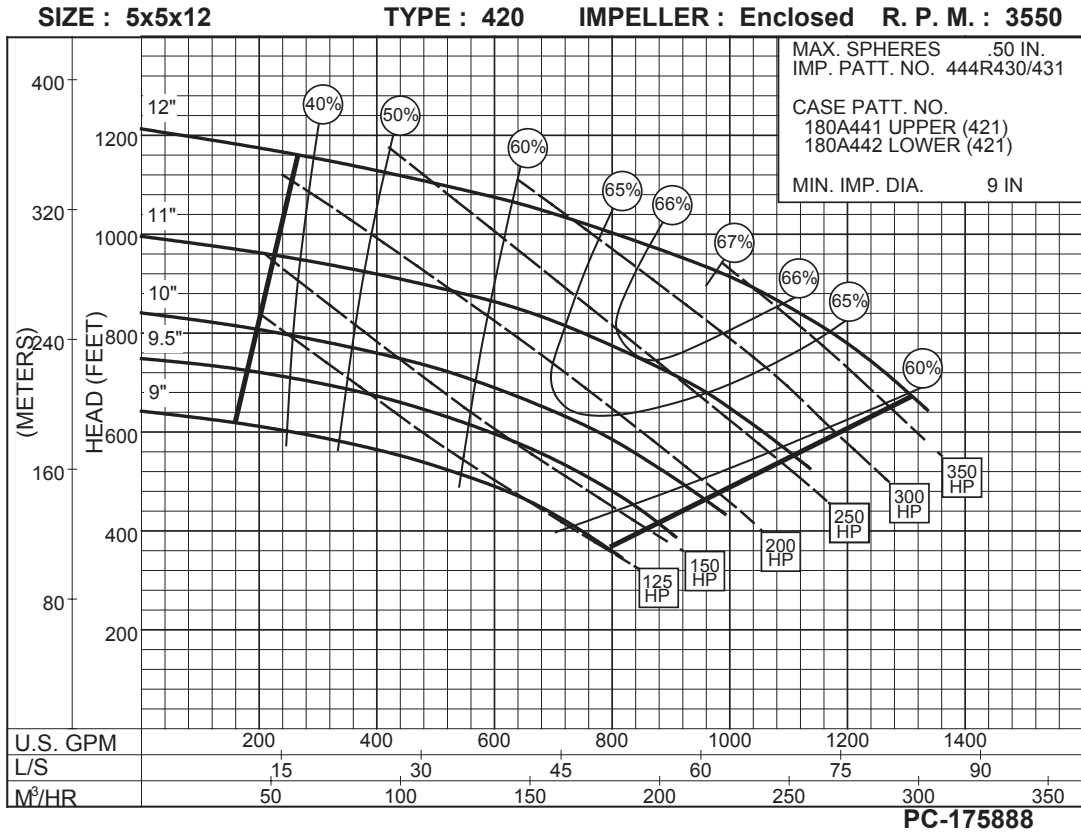

Series Name: 2 x 2-1/2 x 12A Series 420

SIZE : 2x2-1/2x12A      TYPE : 420      IMPELLER : Enclosed      R. P. M. : 3500

SIZE : 2x2-1/2x12A      TYPE : 420      IMPELLER : Enclosed      R. P. M. : 1750

Series Name: 2 X 2-1/2 X 12B Series 420

Series Name: 2-1/2 X 3 X 12A Series 420

Series Name: 2-1/2 X 3 X 12A Series 420

1PC-115898

Series Name: 3 X 4 X 14A Series 420

Series Name: 3x4x14B Series 420

Series Name: 4x5x15 Series 420

Series Name: 5x5x12 Series 420

Series Name: 5x6x15 Series 420

Series Name: 6x6x12 Series 420

Series Name: 6x8x17A Series 420

Series Name: 6x8x17B Series 420