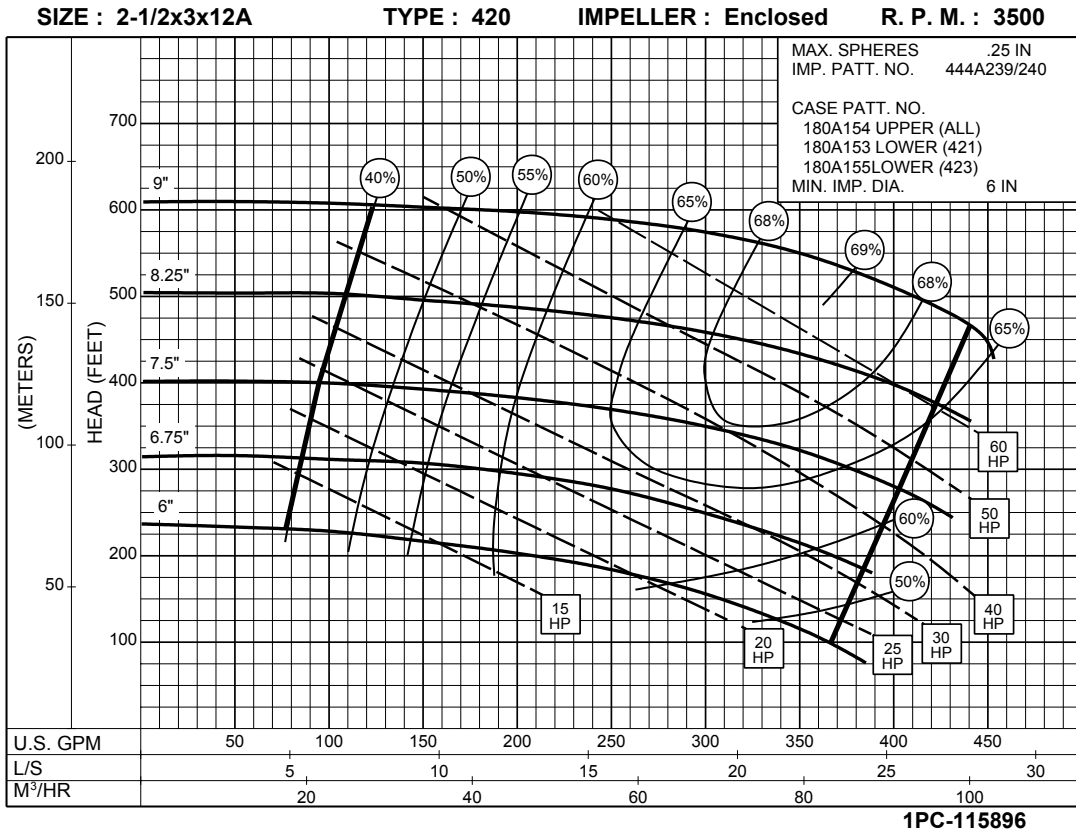

Series Name: 2 x 2-1/2 x 12A Series 420

SIZE : 2x2-1/2x12A      TYPE : 420      IMPELLER : Enclosed      R. P. M. : 3500

SIZE : 2x2-1/2x12A      TYPE : 420      IMPELLER : Enclosed      R. P. M. : 1750

Series Name: 2 X 2-1/2 X 12B Series 420

Series Name: 2-1/2 X 3 X 12A Series 420

Series Name: 2-1/2 X 3 X 12A Series 420

1PC-115898

Series Name: 3 X 4 X 14A Series 420

Series Name: 3x4x14B Series 420

Series Name: 4x5x15 Series 420

Series Name: 5x5x12 Series 420

Series Name: 5x6x15 Series 420

Series Name: 6x6x12 Series 420

Series Name: 6x8x17A Series 420

Series Name: 6x8x17B Series 420