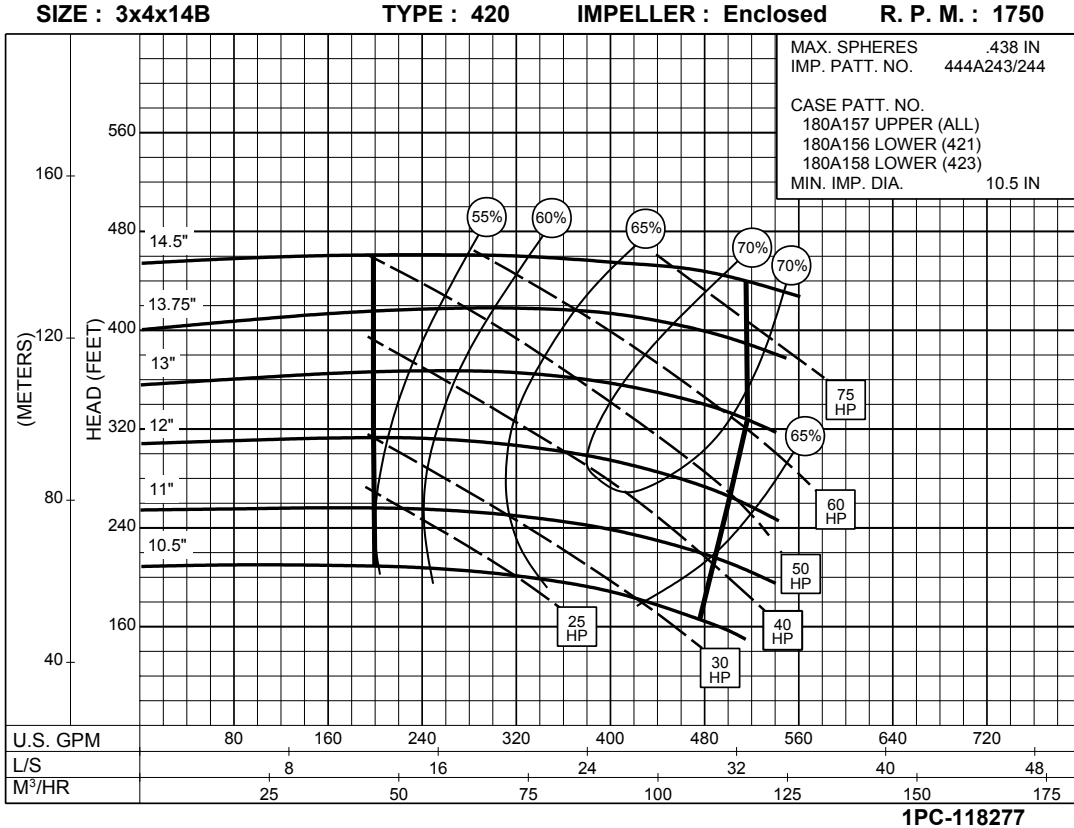

Series Name: 2 x 2-1/2 x 12A Series 420

SIZE : 2x2-1/2x12A      TYPE : 420      IMPELLER : Enclosed      R. P. M. : 3500

SIZE : 2x2-1/2x12A      TYPE : 420      IMPELLER : Enclosed      R. P. M. : 1750

Series Name: 2 X 2-1/2 X 12B Series 420

Series Name: 2-1/2 X 3 X 12A Series 420

Series Name: 2-1/2 X 3 X 12A Series 420

1PC-115898

Series Name: 3 X 4 X 14A Series 420

Series Name: 3x4x14B Series 420

Series Name: 4x5x15 Series 420

Series Name: 5x5x12 Series 420

Series Name: 5x6x15 Series 420

Series Name: 6x6x12 Series 420

Series Name: 6x8x17A Series 420

Series Name: 6x8x17B Series 420