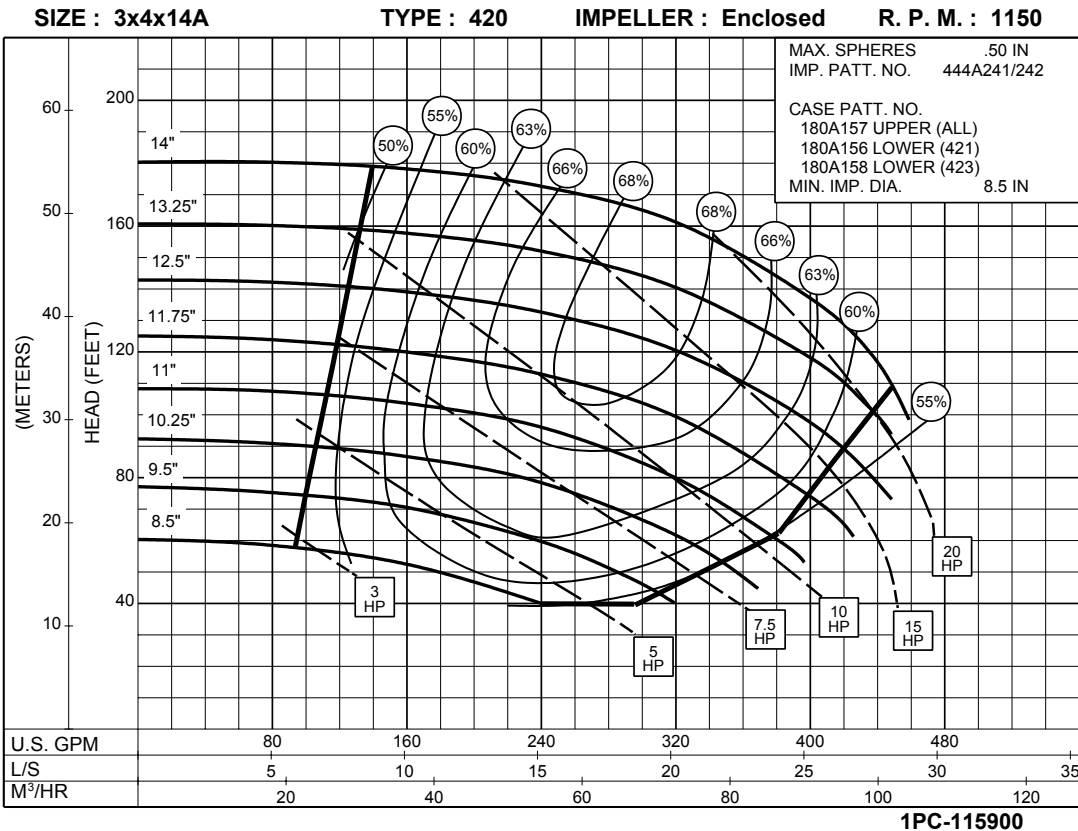

Series Name: 2 x 2-1/2 x 12A Series 420

SIZE : 2x2-1/2x12A      TYPE : 420      IMPELLER : Enclosed      R. P. M. : 3500

SIZE : 2x2-1/2x12A      TYPE : 420      IMPELLER : Enclosed      R. P. M. : 1750

Series Name: 2 X 2-1/2 X 12B Series 420

Series Name: 2-1/2 X 3 X 12A Series 420

Series Name: 2-1/2 X 3 X 12A Series 420

1PC-115898

Series Name: 3 X 4 X 14A Series 420

Series Name: 3x4x14B Series 420

Series Name: 4x5x15 Series 420

Series Name: 5x5x12 Series 420

Series Name: 5x6x15 Series 420

Series Name: 6x6x12 Series 420

Series Name: 6x8x17A Series 420

Series Name: 6x8x17B Series 420