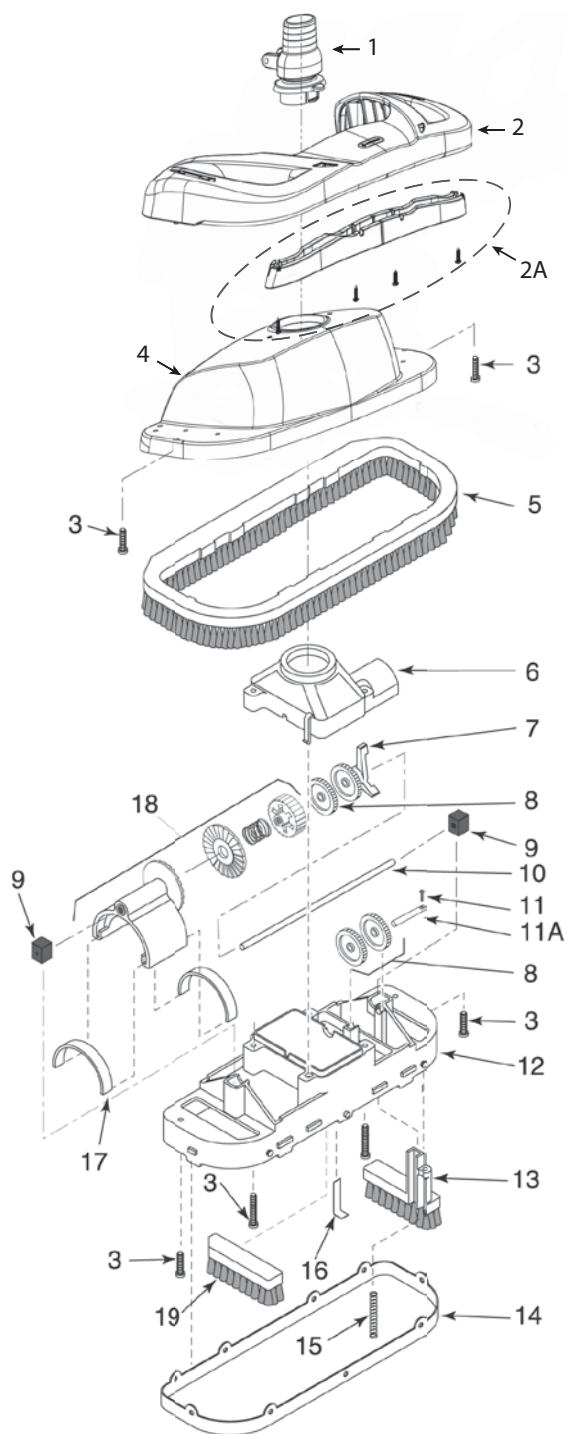

## CLEANER REPLACEMENT PARTS

Item	Part No.	Description
<b>DORADO REPLACEMENT PARTS</b>		
1	GW9012	Swivel Assembly
2	360152	Bumper
2A	360154	Bumper Insert Kit (Includes Bumper Inserts & 4 Bumper Insert Screws)
3	GW9504	Screw Kit (6 short, 2 long)
4	360153	Shroud
5	GW9505	Brush Ring
6	GW9506	Oscillator Chamber Cap
7	GW9507	Cam Kit (2 & 3 Leg Cams)
8	GW9509	Idler Gear Kit (Includes 3 Gears)
9	GW9512	Block Kit (Includes 2 Blocks)
10	GW9513	Long Gear Shaft (Stainless Steel)
11		Set Screw #4 Self Tapping Not Available Separately
11A	GW9536	Shaft Kit, Stainless Steel (Includes Set Screw)
12	GW9535	Lower Body <sup>1</sup>
13	GW9517	Lift Brush
14	GW9508	Vacuum Skirt
15	GW9522	Lift Brush Spring
16	GW9523	Ratchet Tab (Stainless Steel)
17	GW9004	Oscillator Seal Kit (Includes 2 Seals)
18	GW9503	Oscillator Assembly Kit (Includes Key #17) (Ratchet Assembly not sold separately)
19	GW9013	Center Brush Kit (Set of 2)
<b>NOT SHOWN</b>		
	41200-0131	Hose Kit, 12 sections, each 4 ft. in length
	41200-0200	Vacuum Regulator
	41200-0211	Vacuum Regulator Cap
	GW9015	Reducer Cone
	GW9019	Unidapt Handle
	GW9530	Vac Port Fitting
	41200-0210	Flow Gauge

<sup>1</sup> Includes Item Nos. 6, 11A, 13, 15, 16, two idler gears and 2-arm cams

CALIFORNIA PROPOSITION 65 WARNING

⚠ **WARNING:** Cancer and Reproductive Harm.  
 ⚠ **AVERTISSEMENT:** Peut Causer le Cancer et des Dommages au Système Reproducteur.  
 ⚠ **ADVERTENCIA:** Cáncer y Daño Reproductivo.