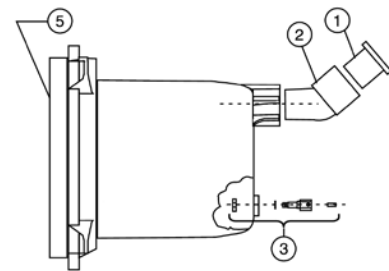

Small Plastic Niche

CALIFORNIA PROPOSITION 65 WARNING

⚠️ **WARNING:** Cancer and Reproductive Harm.
⚠️ **AVERTISSEMENT:** Peut Causer le Cancer et des Dommages au Système Reproducteur.
⚠️ **ADVERTENCIA:** Cáncer y Daño Reproductivo.

www.p65warnings.ca.gov