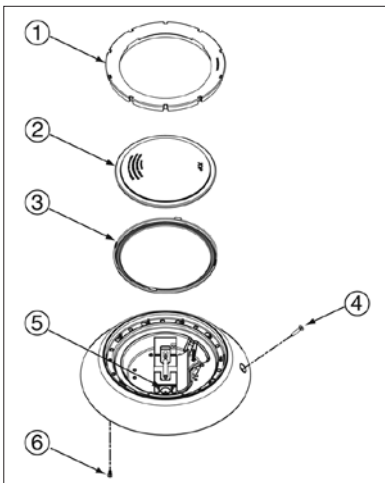

www.p65warnings.ca.gov. PR2017A1

AMERLITE® LIGHTS REPLACEMENT PARTS

Item	Part No.	Description	US List	Can. List
AMERLITE LIGHTS				
2	79212165	Face ring, lg. plastic, SS only, grey	17.44	20.96
2	79212111	Face ring, lg. plastic, SS only, black	17.44	20.96
3	79104800Z	Pilot screw with captive gum washer, brass	6.74	8.10
3	619355Z	Pilot screw with captive gum washer, SS	6.74	8.10
4	79110600	Face ring assembly, SS	159.01	191.07
5	79111000	Uni-tension wire clamp assembly	94.91	114.04
6	79100100	Lens, clear 8-3/8 in. dia., tempered	49.05	58.94
6	79100200	Lens, medium blue 8-3/8 in. dia., tempered	135.55	162.88
7	79101600Z	Gasket for 8-3/8 in. lens	48.23	57.95
8	79101800	Floodlamp, medium base, 100 watt, 12 Volt	97.14	116.72
8	79101900	Floodlamp, medium base, 300 watt, 12 Volt	125.72	151.07
8	79102100	Floodlamp, medium base, 500 watt, 120 Volt	CALL	CALL
8	79107600	Floodlamp, medium base, 300 watt, 120 Volt	128.91	154.90
8	79102200	Floodlamp, medium base, 400 watt, 120 Volt	91.37	109.79

Product on page 181–182.

AQUALUMIN® III LIGHTS REPLACEMENT PARTS

Item	Part No.	Description	US List	Can. List
AQUALUMIN III LIGHTS				
1	619547	Wall mounting bracket assembly	173.56	208.55
2	619548	Metal bracket cup assembly	73.72	88.58
3	619549	Mounting hub 3/4 in. assembly	138.85	166.84
4	619550	Mounting hub 1 in. assembly	138.85	166.84
5	78872600	Mounting spacer ¹	27.10	32.56
6	619617Z	Housing spacer	38.58	46.36
7	86001800	Nipple, 1 in.	41.54	49.91