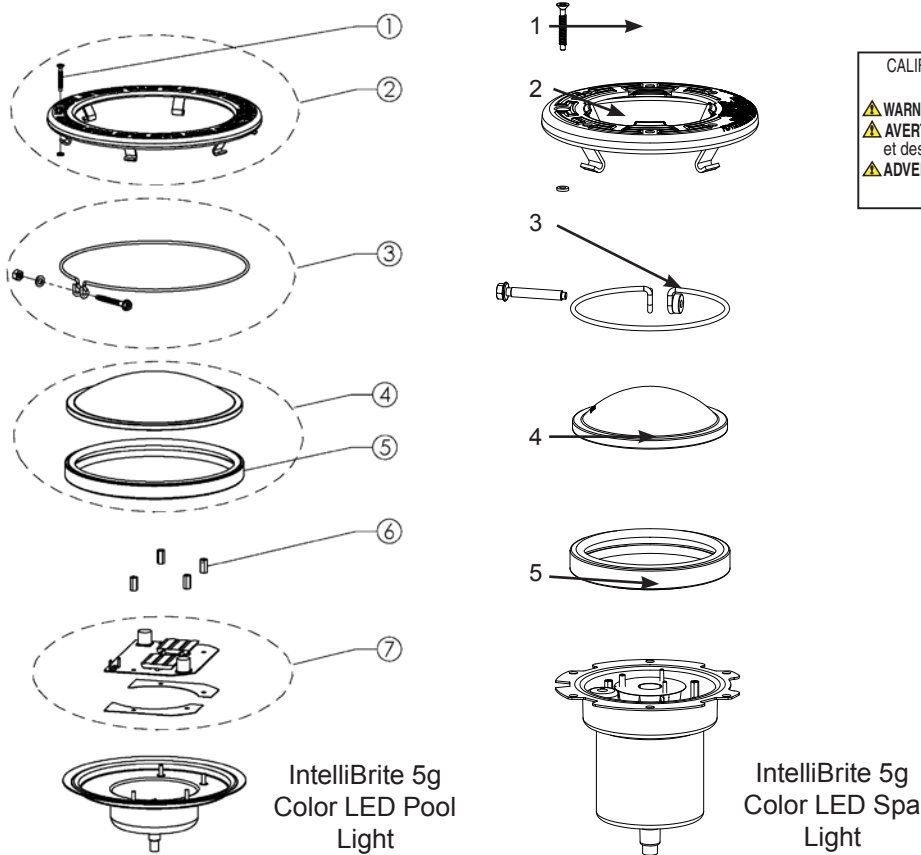

LIGHTING PARTS

Product Catalog 2023

INTELLIBRITE® 5G COLOR LED LIGHTS

2ND GENERATION AFTER 2009 REPLACEMENT PARTS

CALIFORNIA PROPOSITION 65 WARNING

⚠ **WARNING:** Cancer and Reproductive Harm.
 ⚠ **AVERTISSEMENT:** Peut Causer le Cancer et des Dommages au Système Reproducteur.
 ⚠ **ADVERTENCIA:** Cáncer y Daño Reproductivo.

www.p65warnings.ca.gov
PH200714

Item	Part No.	Description	US List	Can. List
INTELLIBRITE 5g COLOR LED POOL LIGHT				
	620276	Replacement fuse for 12V only lights	35.25	42.36
1	79104800Z	Pilot screw with captive gum washer, brass	6.74	8.10
1	619355Z	Pilot screw with captive gum washer, SS	6.74	8.10
2	79110600	Face ring assembly, SS	159.01	191.07
3	79111000	Uni-tension wire clamp assembly	94.91	114.04
4	619864Z	Lens and gasket assembly, tempered	133.38	160.27
5	620400Z	Gasket, 8-3/8 in. diameter, silicone	75.88	91.18
6	620141	Nut, retaining	CALL	CALL
7	619818Z	Light engine kit, color 2nd generation	1222.15	1468.54
1	79104800Z	Pilot Screw, with captive gum washer, brass	6.74	8.10
1	619355Z	Pilot screw with captive gum washer, SS	6.74	8.10
2	79111600	Face ring assembly, SS	130.19	156.44
3	79210400	Uni-tension wire clamp assembly w/ welded nut	32.95	39.59
4	640046	Lens and gasket assembly, tempered	119.75	143.89
5	79108600	Gasket, white, silicone	51.42	61.79

Note: IntelliBrite Spa light has no user serviceable parts inside.

Product on page 174–175.

INTELLIBRITE® 5G WHITE LED LIGHTS

2ND GENERATION AFTER 2010 REPLACEMENT PARTS

CALIFORNIA PROPOSITION 65 WARNING

⚠️ **WARNING:** Cancer and Reproductive Harm.
 ⚠️ **AVERTISSEMENT:** Peut Causer le Cancer et des Dommages au Système Reproducteur.
 ⚠️ **ADVERTENCIA:** Cáncer y Daño Reproductivo.