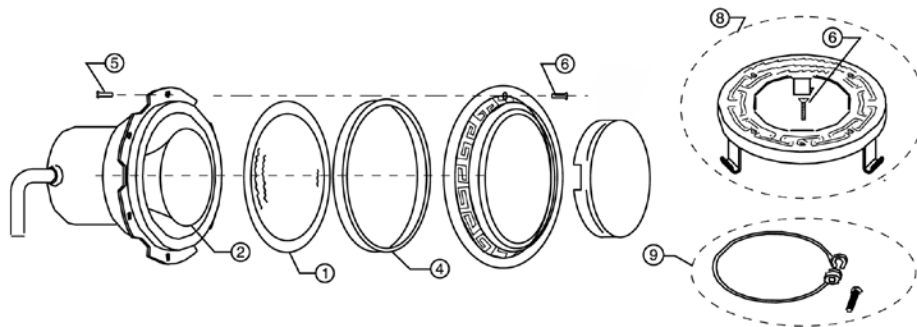

SPABRITE® / AQUALIGHT® - LIGHTS

REPLACEMENT PARTS

Item	Part No.	Description	US List	Can. List
SPABRITE / AQUALIGHT - LIGHTS				
1	79107800	Lens, clear, 4 in. dia., tempered	36.26	43.57
2	650139Z	Bulb, 60 watt Par 16 (100 watt equivalency) (SpaBrite)	51.92	62.39
2	79108100	Floodlamp, med. base, 100 watt, 12 Volt, (SpaBrite)	71.70	86.15
2	79102900	100 watt Halogen Quartz screw base, (AquaLight) ²	139.48	167.60
2	79113800Z	250 watt Halogen Quartz screw base, (AquaLight) ²	CALL	CALL
2	070517	Bulb, 100 watt, 120 Volt, bayonet, (AquaLight) ¹	110.55	132.84
2	79112700	Bulb, 250 watt, 120 Volt, bayonet, (AquaLight) ¹	151.58	182.14
4	79108500Z	Gasket for 4 in. dia. lens, off white, (SpaBrite)	22.84	27.44
4	79108600	Gasket, white, silicone 100 watt, 250 watt, (AquaLight)	51.42	61.79
5	98208600	Screw, SS 10-24 x 3/8 in., 6 req., chrome-brass	3.32	3.99
6	79104800Z	Pilot screw with captive gum washer, brass	6.74	8.10
6	619355Z	Pilot screw with captive gum washer, SS	6.74	8.10
8	79111600	Face ring assembly, SS	130.19	156.44
9	79210400	Uni-tension wire assembly SS w/ welded nut	32.95	39.59

¹ Used on lights manufactured after 5-91.

² Used on lights manufactured after 1-98.

CALIFORNIA PROPOSITION 65 WARNING

⚠ **WARNING:** Cancer and Reproductive Harm.
⚠ **AVERTISSEMENT:** Peut Causer le Cancer et des Dommages au Système Reproducteur.
⚠ **ADVERTENCIA:** Cáncer y Daño Reproductivo.

www.p65warnings.ca.gov.

PH 202114