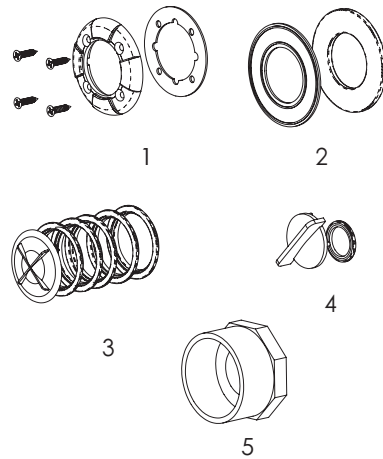

GLOBRITE® WHITE AND COLOR LED LIGHTS

REPLACEMENT PARTS

Item	Part No.	Description	US List	Can. List
GLOBRITE LED LIGHTS				
1	620054	GloBrite vinyl replacement kit (Gasket, Screws, Face Plate in White, Blue and Grey)	56.23	67.57
2	620055	GloBrite fiberglass replacement kit (washer, gasket)	37.41	44.95
3	620056	GloBrite gunite/concrete niche color ring replacement kit (color rings, plastic cover)	56.23	67.57
4	620057	GloBrite O-ring replacement kit (GloBrite O-ring, insertion tool, O-ring lubricant)	46.84	56.28
5	620058	GloBrite nut replacement kit (fiberglass/vinyl nut)	56.23	67.57
	602138	White Faceplate Kit (12 screws, 3 gaskets, 3 faceplates)	56.23	67.57
	602137	Gray Faceplate Kit (12 screws, 3 gaskets, 3 faceplates)	56.23	67.57
	602136	Blue Faceplate Kit (12 screws, 3 gaskets, 3 faceplates)	56.23	67.57

Product on pages 178–179.