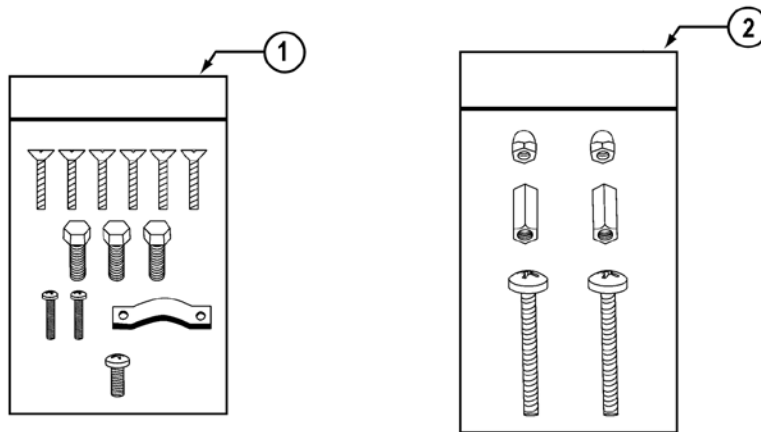

www.p65warnings.ca.gov.

PH 202114

FOUNTAIN FIXTURES

REPLACEMENT PARTS

Item	Part No.	Description	US List	Can. List
FOUNTAIN FIXTURES				
1	570004	Fountain fixture screw kit	26.03	31.28
2	570011	Fountain niche mount screw kit	17.40	20.91