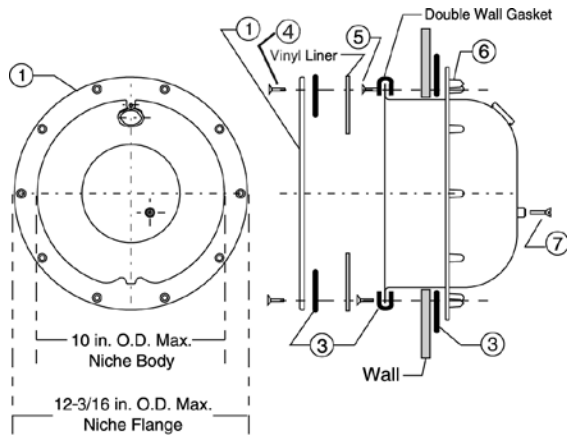

PENTAIR LARGE STAINLESS STEEL NICHES

REPLACEMENT PARTS

Standard 10 Hole Pattern
for vinyl or fiberglass