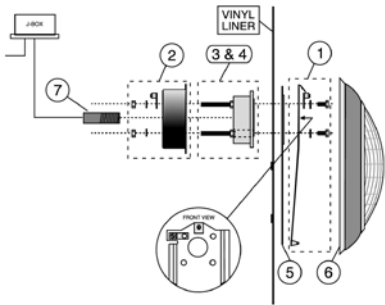

AQUALUMIN® III LIGHTS REPLACEMENT PARTS

Item	Part No.	Description	US List	Can. List
AQUALUMIN III LIGHTS				
1	619547	Wall mounting bracket assembly	173.56	208.55
2	619548	Metal bracket cup assembly	73.72	88.58
3	619549	Mounting hub 3/4 in. assembly	138.85	166.84
4	619550	Mounting hub 1 in. assembly	138.85	166.84
5	78872600	Mounting spacer¹	27.10	32.56
6	619617Z	Housing spacer	38.58	46.36
7	86001800	Nipple, 1 in.	41.54	49.91