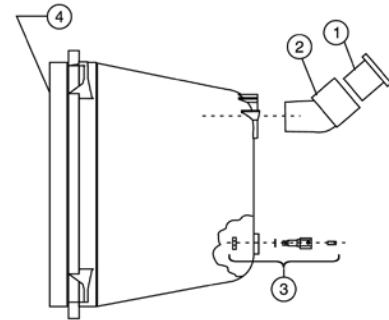

PLASTIC CONCRETE NICHES

REPLACEMENT PARTS

Item	Part No.	Description	US List	Can. List
PLASTIC CONCRETE NICHES				
1	619477	1 in. x 3/4 in. reducer	21.61	25.97
2	619476	45 deg. angle adapter	24.88	29.90
3	619555	Bonding lug kit	39.07	46.95
4	79206500	Large metal insert	49.79	59.83
5	79206300	Small metal insert	53.31	64.06
NOT SHOWN				
	990010	Screw, bonding 10-24 x 7/16 in.	2.29	2.75
	670044	Cord seal grommet kit, Qty 3	34.17	41.06
	670040	Cord seal cap	14.39	17.29
	60028300	Bonding Lug Potting Sealant	230.41	276.86

Large Plastic Niche