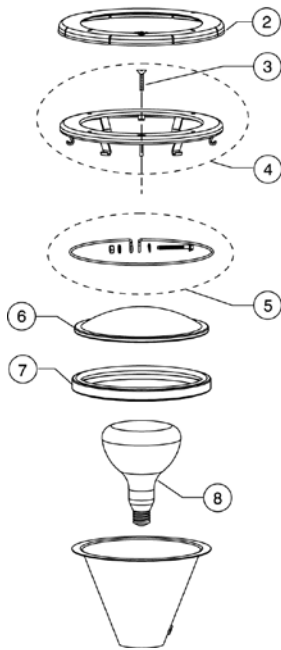

AMERLITE® LIGHTS REPLACEMENT PARTS

Item	Part No.	Description	US List	Can. List
AMERLITE LIGHTS				
2	79212165	Face ring, lg. plastic, SS only, grey	17.44	20.96
2	79212111	Face ring, lg. plastic, SS only, black	17.44	20.96
3	79104800Z	Pilot screw with captive gum washer, brass	6.74	8.10
3	619355Z	Pilot screw with captive gum washer, SS	6.74	8.10
4	79110600	Face ring assembly, SS	159.01	191.07
5	79111000	Uni-tension wire clamp assembly	94.91	114.04
6	79100100	Lens, clear 8-3/8 in. dia., tempered	49.05	58.94
6	79100200	Lens, medium blue 8-3/8 in. dia., tempered	135.55	162.88
7	79101600Z	Gasket for 8-3/8 in. lens	48.23	57.95
8	79101800	Floodlamp, medium base, 100 watt, 12 Volt	97.14	116.72
8	79101900	Floodlamp, medium base, 300 watt, 12 Volt	125.72	151.07
8	79102100	Floodlamp, medium base, 500 watt, 120 Volt	CALL	CALL
8	79107600	Floodlamp, medium base, 300 watt, 120 Volt	128.91	154.90
8	79102200	Floodlamp, medium base, 400 watt, 120 Volt	91.37	109.79

Product on page 181–182.