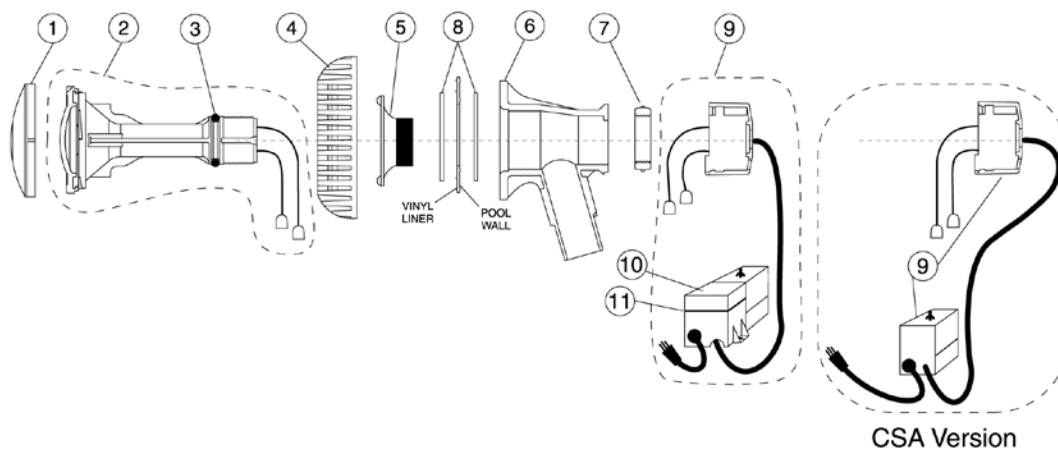

AQUALUMINATOR® / QUASAR LIGHTS

REPLACEMENT PARTS

Item	Part No.	Description	US List	Can. List
AQUALUMINATOR / QUASAR				
1	619551	Plastic lens cover kit	27.10	32.56
1	619518	Lens Luxury Green	CALL	CALL
1	79123401	Lens Luxury Blue	11.40	13.70
2	69100000	Bulb assembly, Aqualuminator	132.70	159.45
3	79116900	O-ring	9.27	11.14
4	79102800Z	Flow director	64.99	78.09
5	79118300Z	Wall flange, threaded	126.81	152.37
6	79126900	Fitting body	115.86	139.22
7	79116600	Nut	27.02	32.47
8	79116800	Gasket, 2 req.	21.38	25.69
9	83000000	Transformer assembly with cord and cap	397.21	477.29
9	79103502	Transformer assembly with cord and cap, Canada only	488.36	586.81
10	619552	J-Box assembly	54.20	65.13
11	79401000	J-Box gasket	12.35	14.84
11	79110700	Spacer, mounting	13.52	16.25

CALIFORNIA PROPOSITION 65 WARNING

⚠️ **WARNING:** Cancer and Reproductive Harm.
⚠️ **AVERTISSEMENT:** Peut Causer le Cancer et des Dommages au Système Reproducteur.
⚠️ **ADVERTENCIA:** Cáncer y Daño Reproductivo.

www.p65warnings.ca.gov. PR2017A1