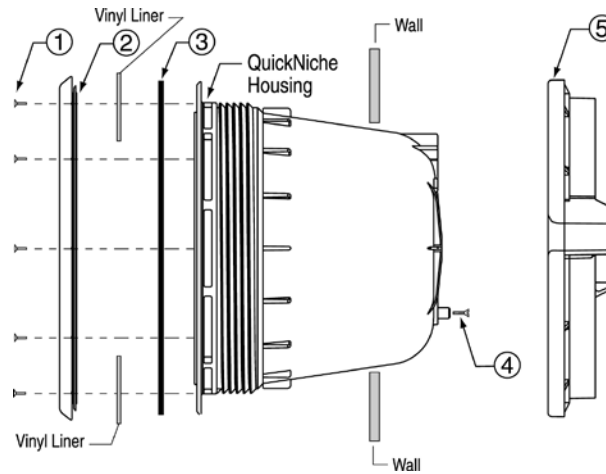

QUICKNICHE™ VINYL LINER NICHE

REPLACEMENT PARTS

QuickNiche

Item	Part No.	Description	US List	Can. List
QUICKNICHE				
1	630056	Screw kit, QuickNiche, 10 hole	18.18	21.85
2	630017	Sealing ring w/ gasket	72.83	87.51
3	630025	Gasket	CALL	CALL
4	990010	Screw, bonding 10-24 x 7/16 in.	2.29	2.75
5	630016	Lock ring	60.77	73.02
NOT SHOWN				
	619555	Bonding lug kit	39.07	46.95
	630022	Screw, pilot	9.13	10.97
	630023	Silicone packet DC 732 clear	24.54	29.49
	630047	Repair Kit for QuickNiche	71.23	85.59
	60028300	Bonding Lug Potting Sealant	230.41	276.86

CALIFORNIA PROPOSITION 65 WARNING
⚠️ **WARNING:** Cancer and Reproductive Harm.
⚠️ **AVERTISSEMENT:** Peut Causer le Cancer et des Dommages au Système Reproducteur.
⚠️ **ADVERTENCIA:** Cáncer y Daño Reproductivo.
www.p65warnings.ca.gov P65B0744