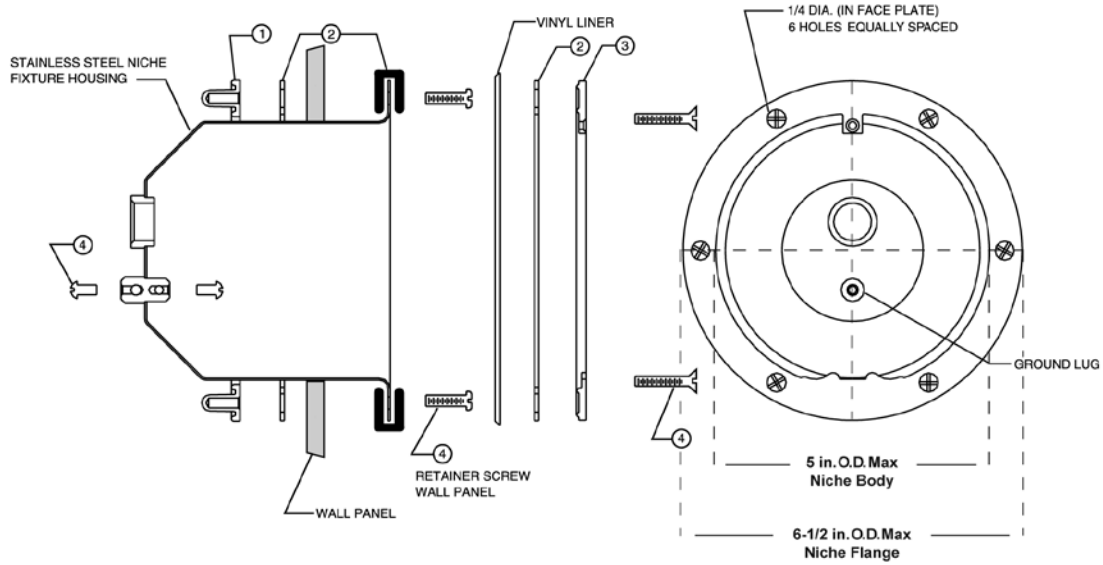

PENTAIR SMALL STAINLESS STEEL NICHES

REPLACEMENT PARTS

Item	Part No.	Description	US List	Can. List
PENTAIR SMALL STAINLESS STEEL NICHES				
1	79205600	Back-up ring	70.33	84.51
2	79207900	Gasket set, small niche, w/ double wall gasket	132.15	158.79
2	79204603	Gasket set, small niche, w/o double wall gasket	28.76	34.56
3	79206000	Sealing ring	117.30	140.95
4	79205500	Screw kit	31.60	37.97
NOT SHOWN				
	79203200	Plaster ring, for gunite niche, spa	CALL	CALL
	60028300	Bonding Lug Potting Sealant	230.41	276.86

CALIFORNIA PROPOSITION 65 WARNING

⚠ **WARNING:** Cancer and Reproductive Harm.
⚠ **AVERTISSEMENT:** Peut Causer le Cancer et des Dommages au Système Reproducteur.
⚠ **ADVERTENCIA:** Cáncer y Daño Reproductivo.

www.p65warnings.ca.gov
PH 20211A