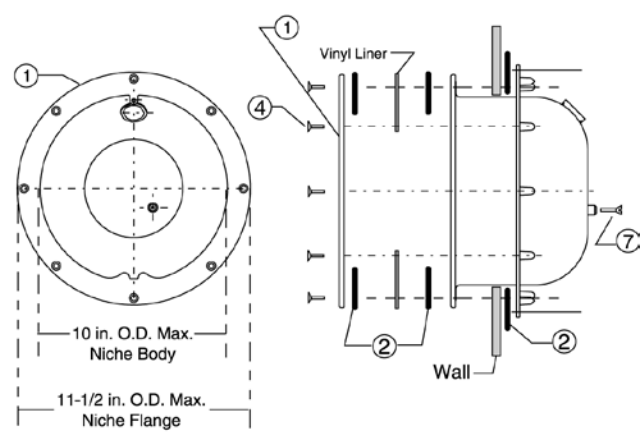

PENTAIR LARGE STAINLESS STEEL NICHES

REPLACEMENT PARTS

Standard 10 Hole Pattern
for vinyl or fiberglass

American 8 Hole Pattern

Item	Part No.	Description	US List	Can. List
PENTAIR LARGE STAINLESS STEEL NICHES				
1	79200100	Liner-sealing ring, American 8 hole	219.14	263.32
1	79200200	Liner-sealing ring, std. 10 hole	186.56	224.17
2	79200300	Gasket, set, American 8 hole pattern	71.69	86.14
3	79200700	Gasket, set, std. 10 hole pattern, w/ double wall gasket	132.15	158.79
4	98202600	Screw, sealing 1/4-20 x 1 in. Phillips flat head	5.89	7.08
4	98202700	Screw, sealing 1/4-20 x 1-1/4 in. Phillips flat head	5.95	7.15
5	98204200	Screw, retainer, fillister head, 12-24 x 3/4 in.	2.85	3.42
6	634595	Back-up ring, std. 10 hole pattern	165.87	199.31
7	98204400	Screw, grounding 10-24 x 1/2 in.	3.57	4.29
NOT SHOWN				
	79211600Z	Plaster ring, for gunite niche, pool	82.99	99.72
	79205100	Screw kit, niche, American 8 hole	52.89	63.55
	79205200	Screw kit, niche, American 8 hole, extra long	52.89	63.55
	79205300	Screw kit, niche, std. 10 hole, 1 in.	47.77	57.40
	79205400	Screw kit, niche, std. 10 hole, 1-1/4 in.	52.89	63.55
	79226300	Screw kit, niche, std. 10 hole, 1-3/8 in.	21.38	25.69
	79200400	Gasket, set, std. 10 hole, w/o double wall gasket	94.37	113.39
	60028300	Bonding Lug Potting Sealant	230.41	276.86