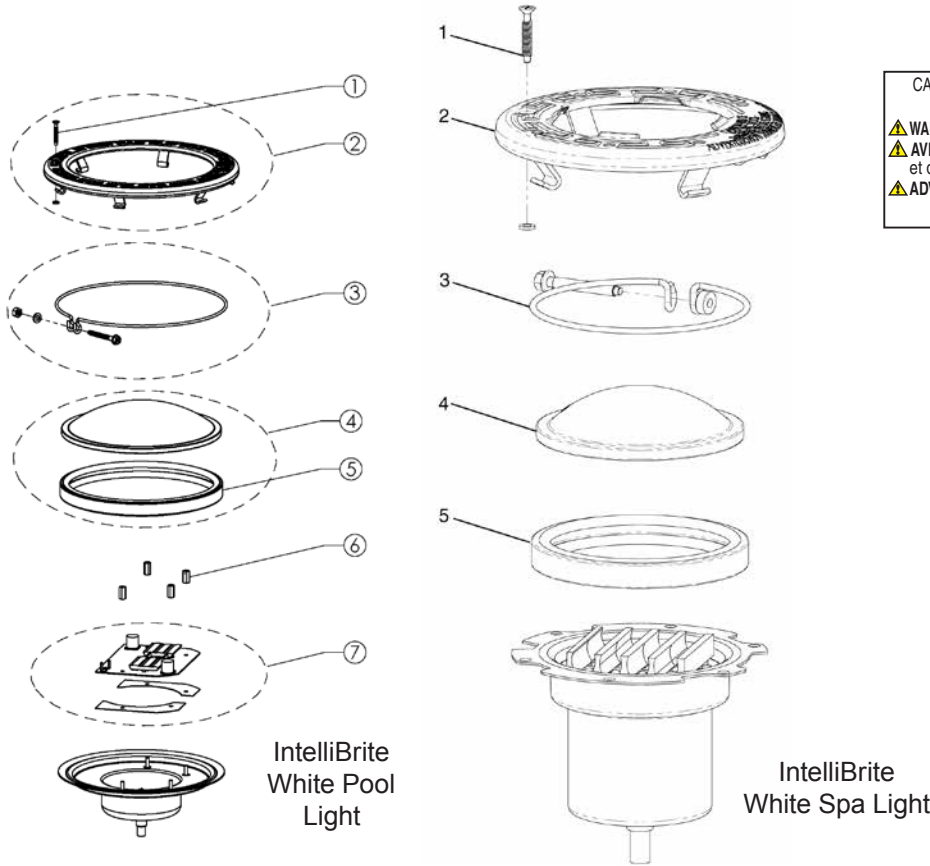

www.p65warnings.ca.gov
PH200714

Item	Part No.	Description	US List	Can. List
INTELLIBRITE 5g COLOR LED POOL LIGHT				
	620276	Replacement fuse for 12V only lights	35.25	42.36
1	79104800Z	Pilot screw with captive gum washer, brass	6.74	8.10
1	619355Z	Pilot screw with captive gum washer, SS	6.74	8.10
2	79110600	Face ring assembly, SS	159.01	191.07
3	79111000	Uni-tension wire clamp assembly	94.91	114.04
4	619864Z	Lens and gasket assembly, tempered	133.38	160.27
5	620400Z	Gasket, 8-3/8 in. diameter, silicone	75.88	91.18
6	620141	Nut, retaining	CALL	CALL
7	619818Z	Light engine kit, color 2nd generation	1222.15	1468.54
1	79104800Z	Pilot Screw, with captive gum washer, brass	6.74	8.10
1	619355Z	Pilot screw with captive gum washer, SS	6.74	8.10
2	79111600	Face ring assembly, SS	130.19	156.44
3	79210400	Uni-tension wire clamp assembly w/ welded nut	32.95	39.59
4	640046	Lens and gasket assembly, tempered	119.75	143.89
5	79108600	Gasket, white, silicone	51.42	61.79

Note: IntelliBrite Spa light has no user serviceable parts inside.

Product on page 174–175.

INTELLIBRITE® 5G WHITE LED LIGHTS

2ND GENERATION AFTER 2010 REPLACEMENT PARTS

CALIFORNIA PROPOSITION 65 WARNING

⚠️ **WARNING:** Cancer and Reproductive Harm.
 ⚠️ **AVERTISSEMENT:** Peut Causer le Cancer et des Dommages au Système Reproducteur.
 ⚠️ **ADVERTENCIA:** Cáncer y Daño Reproductivo.