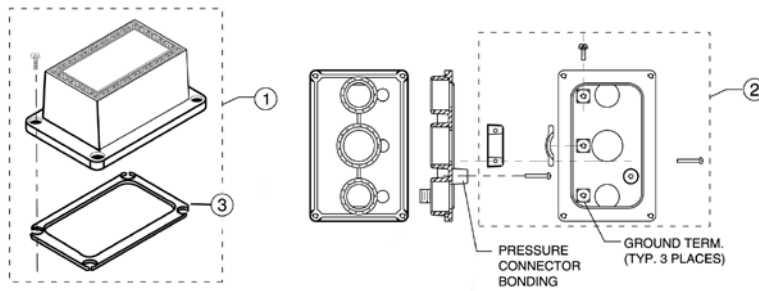

JUNCTION BOXES

REPLACEMENT PARTS

Item	Part No.	Description	US List	Can. List
JUNCTION BOXES				
1	619553	Lexan J-Box cover kit	76.69	92.15
2	79301800	1/2 in. J-Box screw kit	CALL	CALL
2	79301900	3/4 in. J-Box screw kit (also for 1 in.)	CALL	CALL
3	79300600	Gasket	12.71	15.27

CALIFORNIA PROPOSITION 65 WARNING

⚠️ **WARNING:** Cancer and Reproductive Harm.
⚠️ **AVERTISSEMENT:** Peut Causer le Cancer et des Dommages au Système Reproducteur.
⚠️ **ADVERTENCIA:** Cáncer y Daño Reproductivo.
www.p65warnings.ca.gov